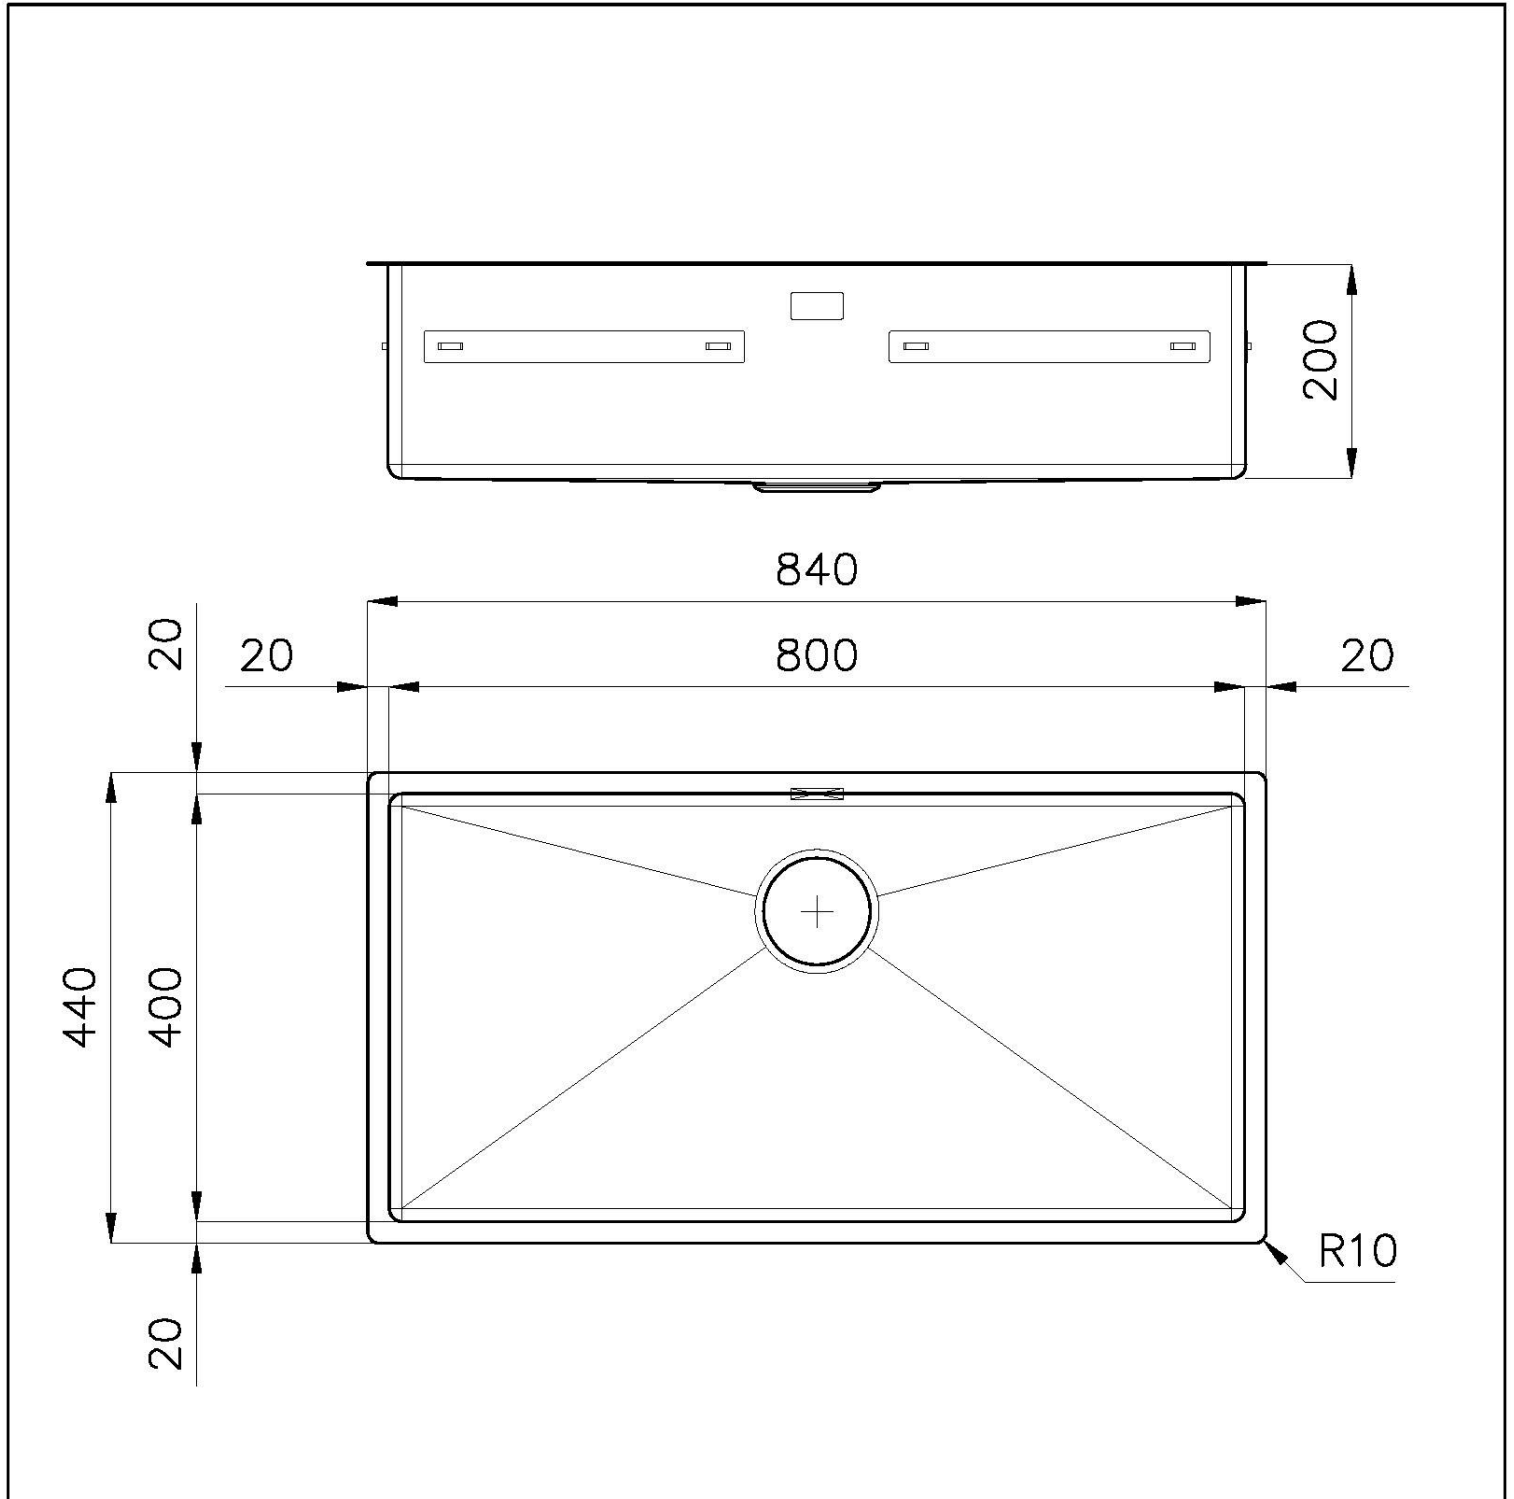

Base 90 cm

Dimensions 840 x 440 mm

Bowl dimension 800 x 400 mm

Width 84 cm

Built-in hole [View technical data sheet](#)

Number of bowls

1 bowl

Standard fittings

High thickness

1mm thick steel. A significant thickness, which guarantees the maximum sturdiness and durability.

Perimetral overflow

The overflow is always a security on the Foster sinks that prevents the overflow of water in case of oversights. The perimeter drain solution improves aesthetics thanks to its square and essential shape.

Small radius

Bowls with squared shapes with a modern design and an increased capacity, for a minimal aesthetics connected with an extreme practicity.

TECHNICAL DATA

8100 617
POSIZIONATA A FILO VASCA / EDGE POSITIONING