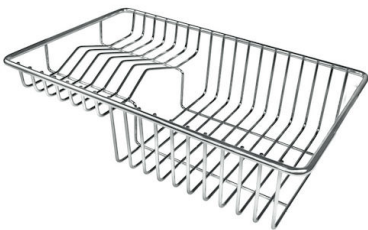

Glass chopping board
8631 300

Graters kit with ring-holder and food collection tray

8159 101

* only in combination with the accessory
8644 101

HPDE Chopping board
8657 001

HPDE Twin chopping board
8644 101

Iroko-wood sliding chopping board with stainless steel colander

8644 044

Stainless steel perforated tray

8151 000

* only in combination with the accessory
8644 101

**Stainless steel perforated tray PVD
Copper**
8151 008

**Stainless steel perforated tray PVD
Gold**
8151 009

**Stainless steel perforated tray PVD
Gun Metal**
8151 006

Stainless steel plate rack
8100 303

* only in combination with the accessory
8644 101

Stainless steel plate rack
8100 201