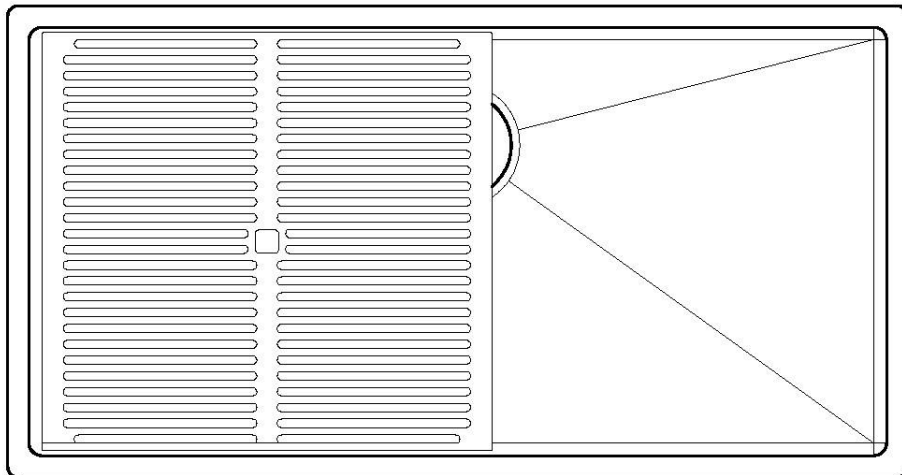

Base 90 cm

Dimensions 840 x 440 mm

Bowl dimension 800 x 400 mm

Width 84 cm

Built-in hole [View technical data sheet](#)

Number of bowls

1 bowl

Standard fittings

Small radius

Bowls with squared shapes with a modern design and an increased capacity, for a minimal aesthetics connected with an extreme practicity.

TECHNICAL DATA

8100 617
POSIZIONATA A FILO VASCA / EDGE POSITIONING