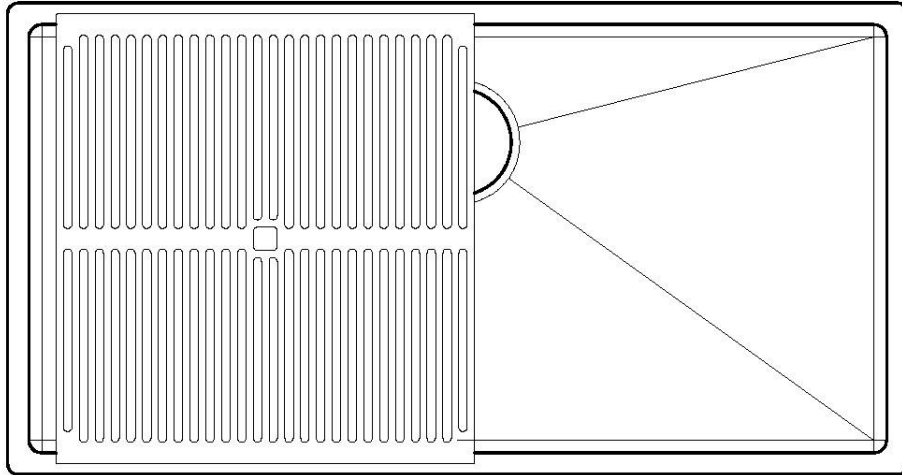

Base 90 cm

Dimensions 840 x 440 mm

Bowl dimension 800 x 400 mm

Width 84 cm

Built-in hole [View technical data sheet](#)

Number of bowls

1 bowl

Standard fittings

The draining of water is an important feature in a sink, and it's always taken good care of in Foster products. In the bent-welded sinks, which would have a flat bottom, the proper draining is guaranteed by the elegant beveling, which helps the water flow.

High thickness

1mm thick steel. A significant thickness, which guarantees the maximum sturdiness and durability.

Perimetral overflow

The overflow is always a security on the Foster sinks that prevents the overflow of water in case of oversights. The perimeter drain solution improves aesthetics thanks to its square and essential shape.

Small radius

Bowls with squared shapes with a modern design and an increased capacity, for a minimal aesthetics connected with an extreme practicity.

TECHNICAL DATA

8100 617
POSIZIONATA A FILO VASCA / EDGE POSITIONING