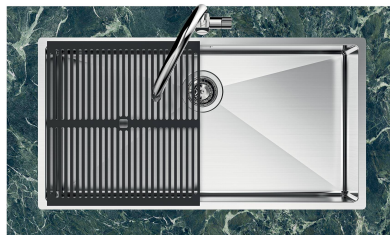

intaglio per il troppo-pieno
solo con top > 30 mm
recess for housing the over-flow
only for top > 30 mm

GALLERY