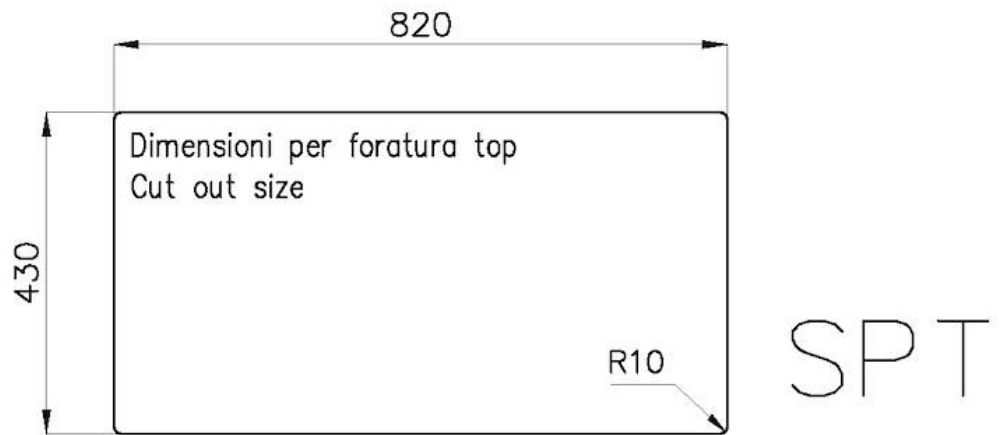

intaglio per il troppo-pieno
solo con top > 30 mm
recess for housing the over-flow
only for top > 30 mm