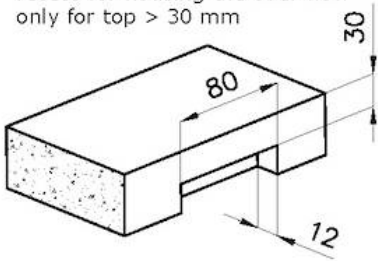

intaglio per il troppo-pieno
solo con top > 30 mm
recess for housing the over-flow
only for top > 30 mm