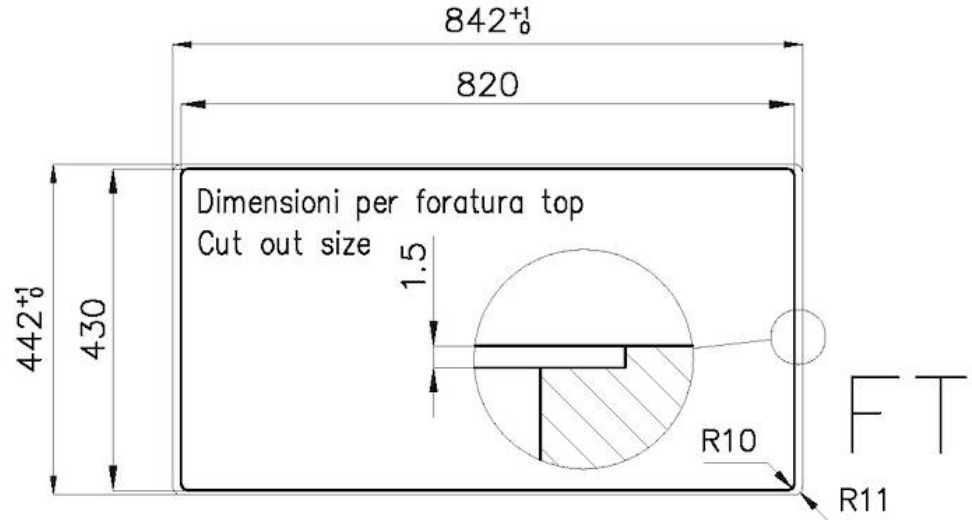

8100 617
POSIZIONATA SUL FONDO / BOTTOM POSITIONING